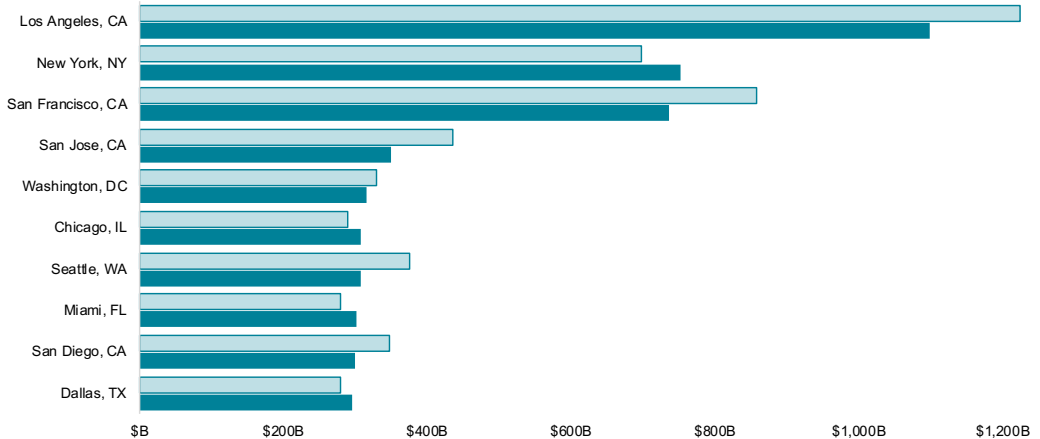

TAPPABLE EQUITY BY MARKET (TOP 10 CBSAs)

□ April 2022 ■ July 2022

Source: Black Knight, McDash Property Module