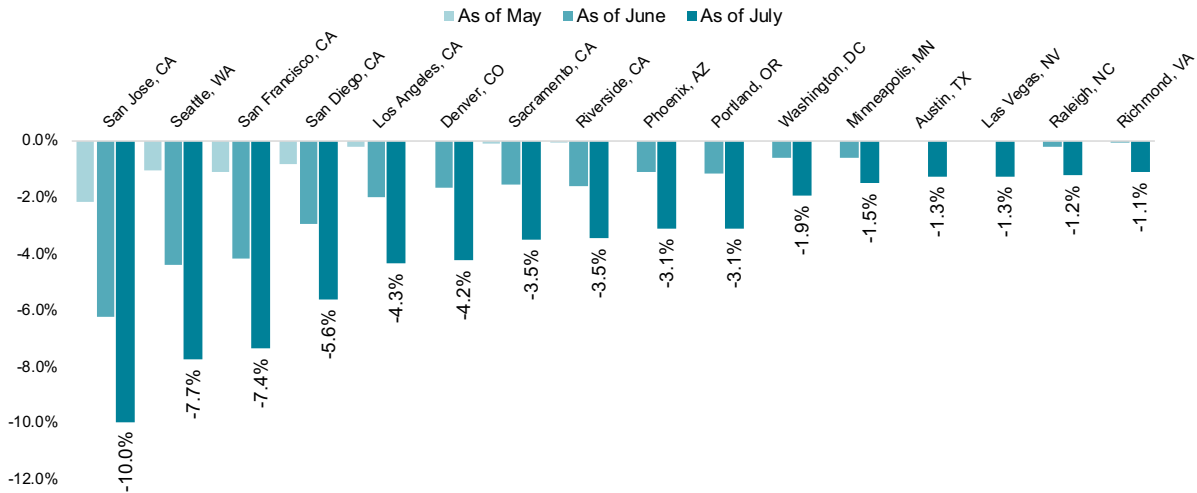

# DECLINE IN AVERAGE HOME PRICE FROM RECENT PEAK (BLACK KNIGHT HOME PRICE INDEX)

Source: Black Knight Home Price Index (HPI)